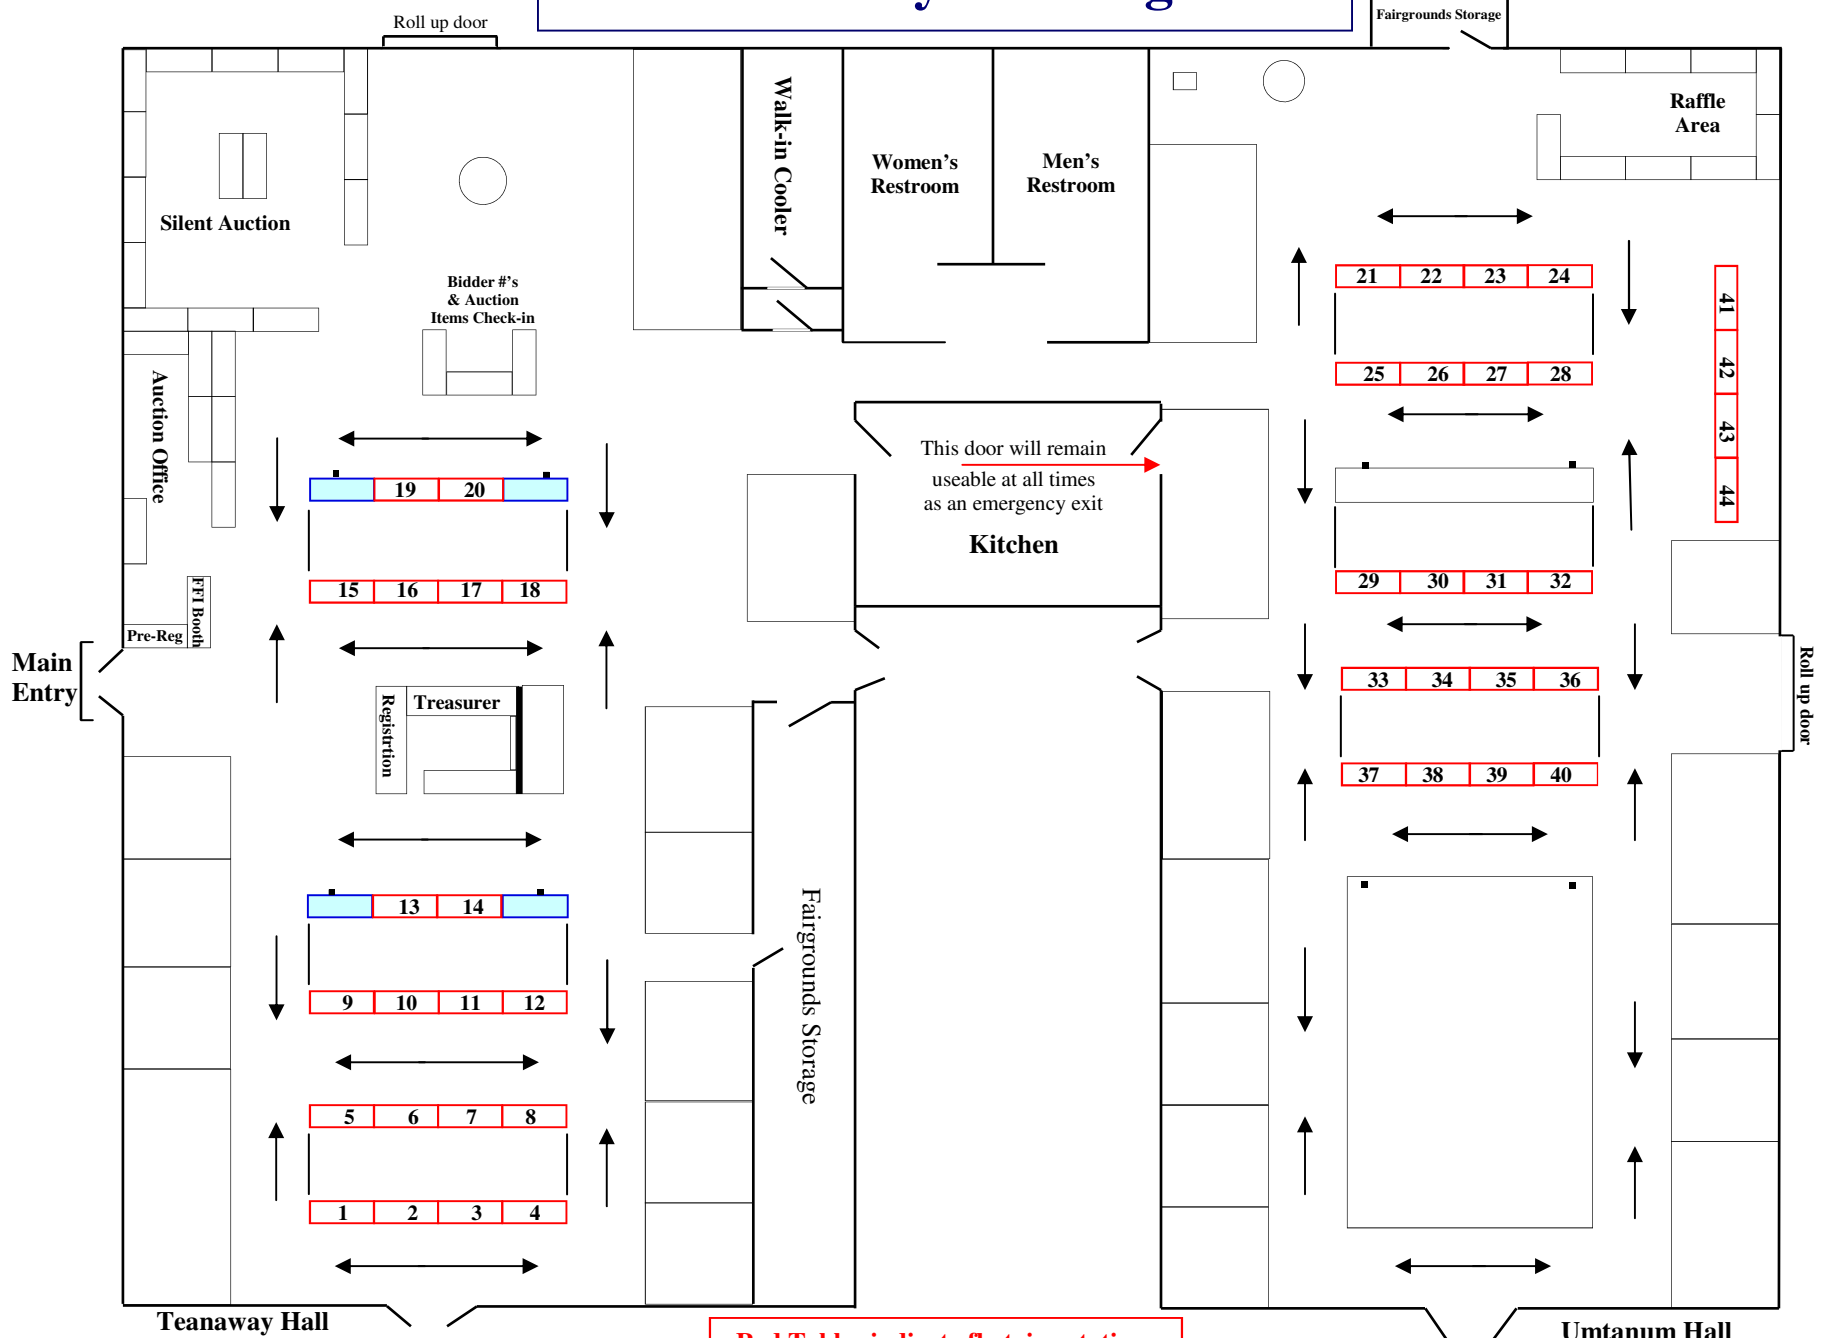

2019 WA Fly Fishing Fair

Red Tables indicate fly tying stations

Blue tables are not tying stations